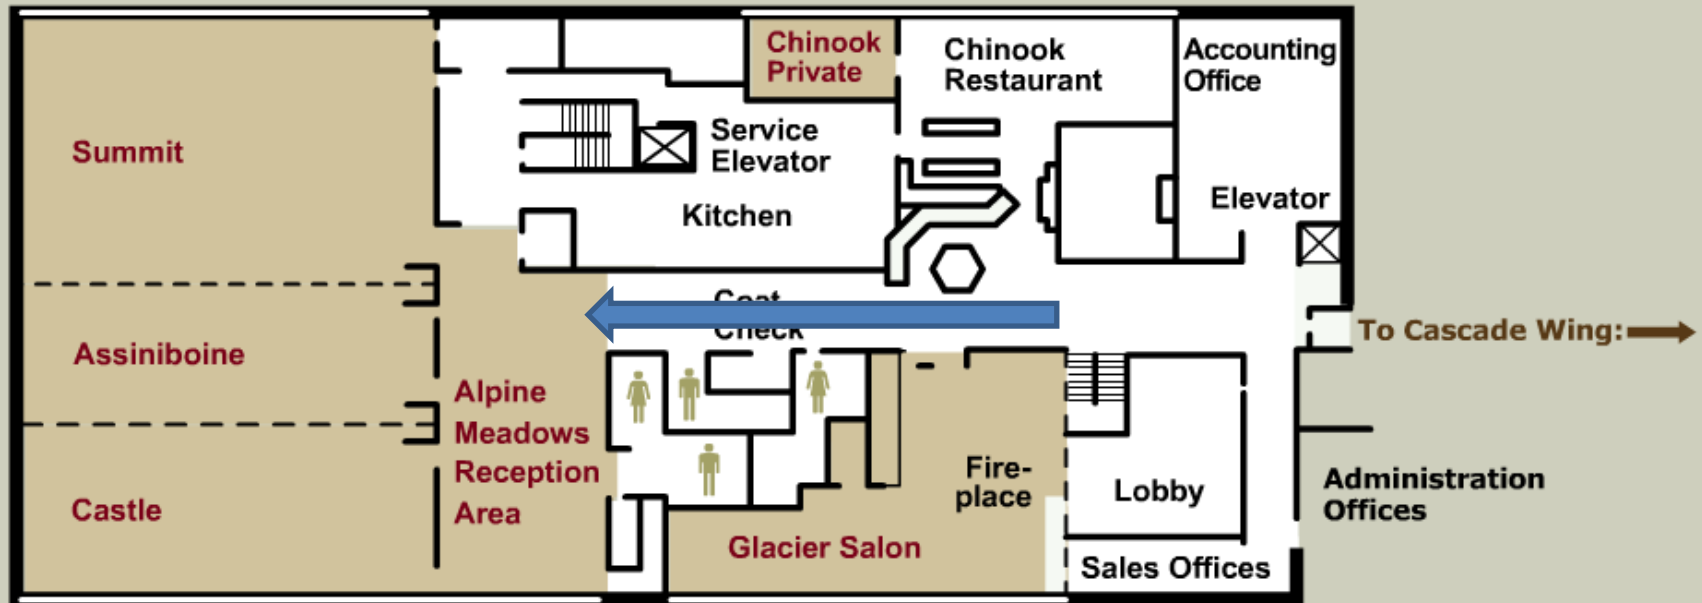

Lunch

13:00 Thursday
PM

13:00 Friday PM

4:00 Poster
session

19:30
Wednesday
Mixer

19:00 Banquet

MEETING ROOM FLOOR PLANS

Choose a Level ▶

Main Level

Mezzanine Level

Black Bear;
IAB Meeting,
Wednesday

Lynx Salon;
Luggage Storage after
Checkout, Friday

MEETING ROOM FLOOR PLANS

Choose a Level▶

Main Level

Mezzanine Level

Meeting Room(s) Access:

- Main Level; Go up the open staircase in the lobby and turn left at the top.
- Mezzanine Level; Follow the corridor from the Cascade Wing,

Wednesday Mixer:

- Castle and Alpine Meadows