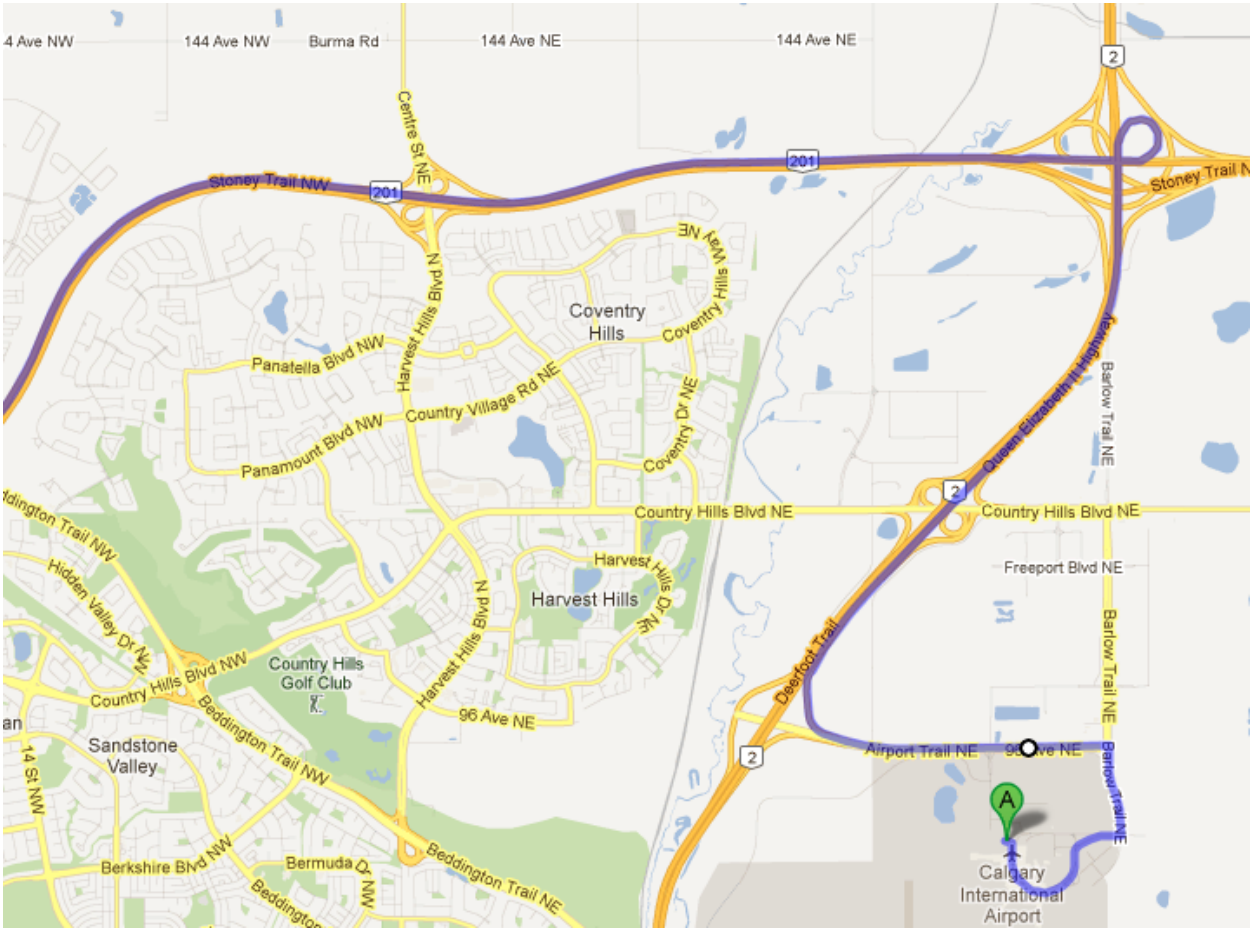

## Driving Directions from Calgary International Airport to Banff Park Lodge, Banff, Alberta

1. Leaving the airport, turn left (North) onto Barlow Trail
2. Follow Barlow Trail to Airport Trail NE and turn left (West)
3. Exit right (North) onto Deerfoot Trail (Highway 2)

4. Exit onto Stoney Trail West (Highway 201)

5. Take exit 36 for Highway 1 (Trans Canada Highway) West towards Banff (approximately 110 Km)

6. Take the second exit towards Banff

7. Turn left onto Mt Norquay Rd (signs for Banff)

8. Continue onto Gopher St/Lynx St

9. Banff Park Lodge Resort Hotel & Conference Centre, 222 Lynx Street, Banff, Alberta