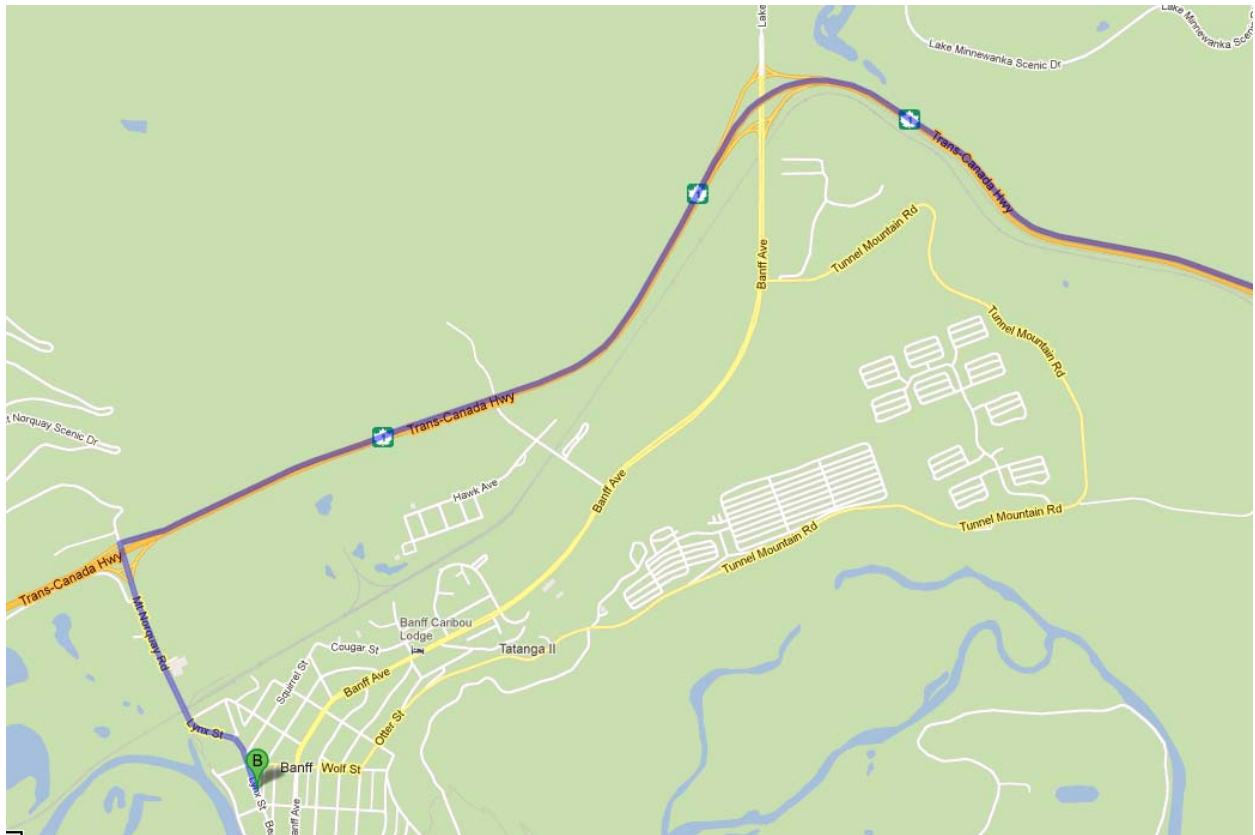

## Driving Directions from Calgary International Airport to Banff Park Lodge, Banff, Alberta

1. Leaving the airport, turn left (North) onto Barlow Trail
2. Follow Barlow Trail to Airport Trail NE and turn left (West)
3. Exit right (North) onto Deerfoot Trail (Highway 2)

4. Exit onto Stoney Trail West (Highway 201)

5. Take exit 36 for Highway 1 (Trans Canada Highway) West towards Banff (approximately 110 Km)

6. Take the second exit towards Banff

7. Turn left onto Mt Norquay Rd (signs for Banff)

8. Continue onto Gopher St/Lynx St

9. Banff Park Lodge Resort Hotel & Conference Centre, 222 Lynx Street, Banff, Alberta