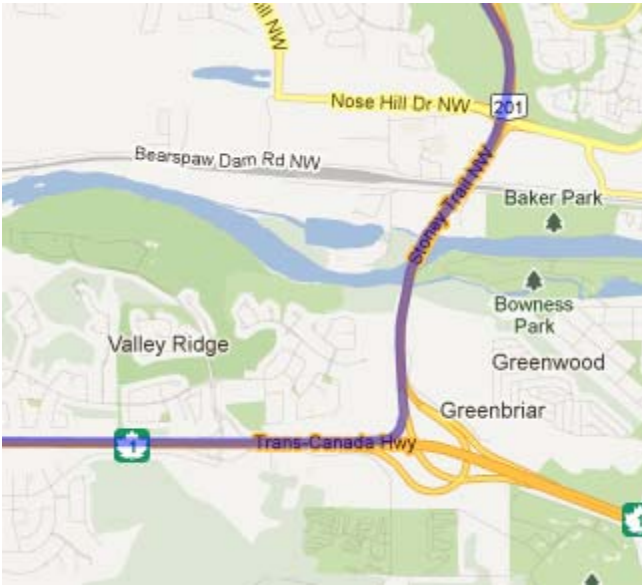

## Driving Directions from Calgary International Airport to Banff Park Lodge, Banff, Alberta

1. Leaving the airport, turn left (North) onto Barlow Trail
2. Follow Barlow Trail to Airport Trail NE and turn left (West)
3. Exit right (North) onto Deerfoot Trail (Highway 2)

4. Exit onto Stoney Trail West (Highway 201)

5. Take exit 36 for Highway 1 (Trans Canada Highway) West towards Banff (approximately 110 Km)

6. Take the second exit towards Banff

7. Turn left onto Mt Norquay Rd (signs for Banff)

8. Continue onto Gopher St/Lynx St

9. Banff Park Lodge Resort Hotel & Conference Centre, 222 Lynx Street, Banff, Alberta