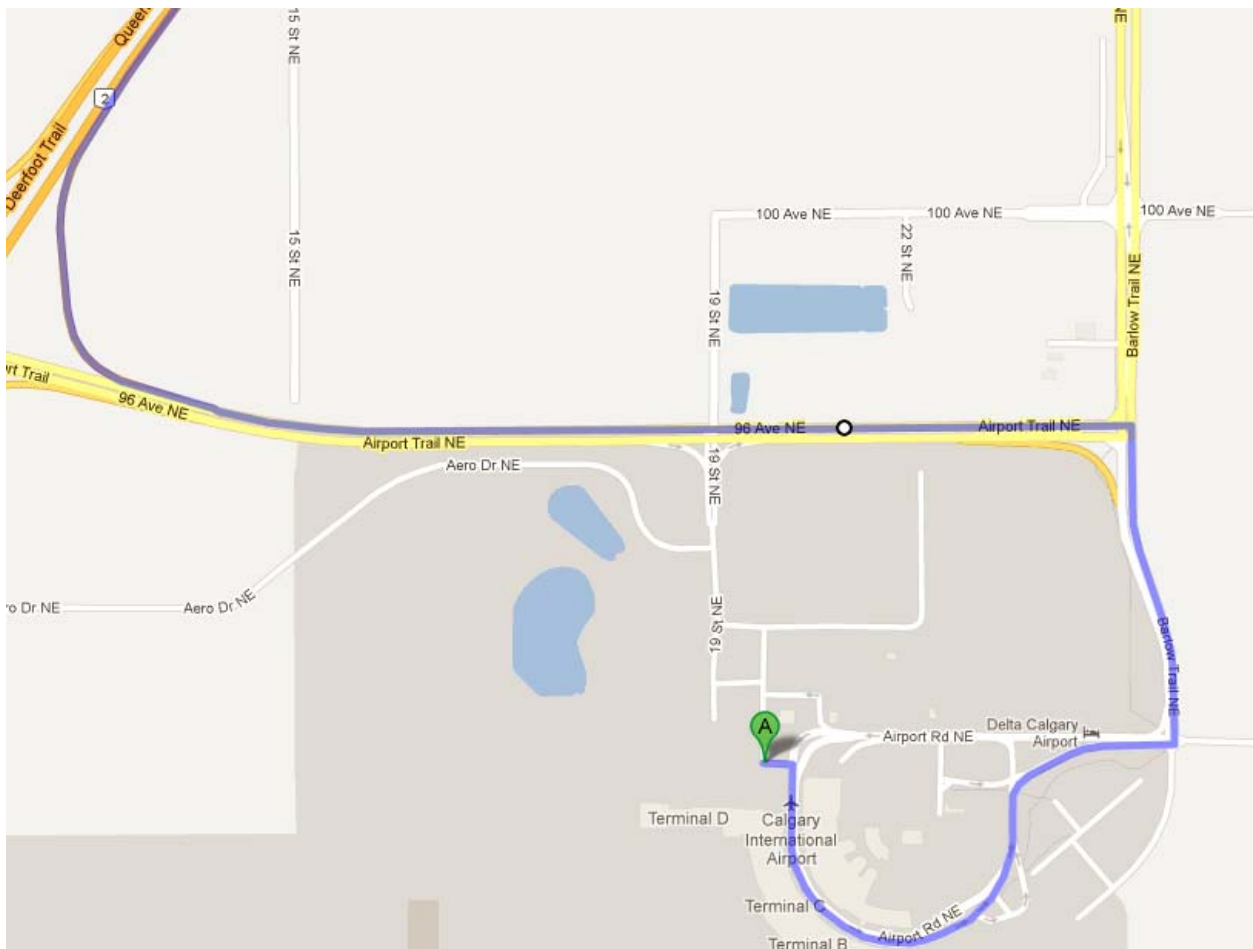

## Driving Directions from Calgary International Airport to Banff Park Lodge, Banff, Alberta

1. Leaving the airport, turn left (North) onto Barlow Trail
2. Follow Barlow Trail to Airport Trail NE and turn left (West)
3. Exit right (North) onto Deerfoot Trail (Highway 2)

4. Exit onto Stoney Trail West (Highway 201)

5. Take exit 36 for Highway 1 (Trans Canada Highway) West towards Banff (approximately 110 Km)

6. Take the second exit towards Banff

7. Turn left onto Mt Norquay Rd (signs for Banff)

8. Continue onto Gopher St/Lynx St

9. Banff Park Lodge Resort Hotel & Conference Centre, 222 Lynx Street, Banff, Alberta